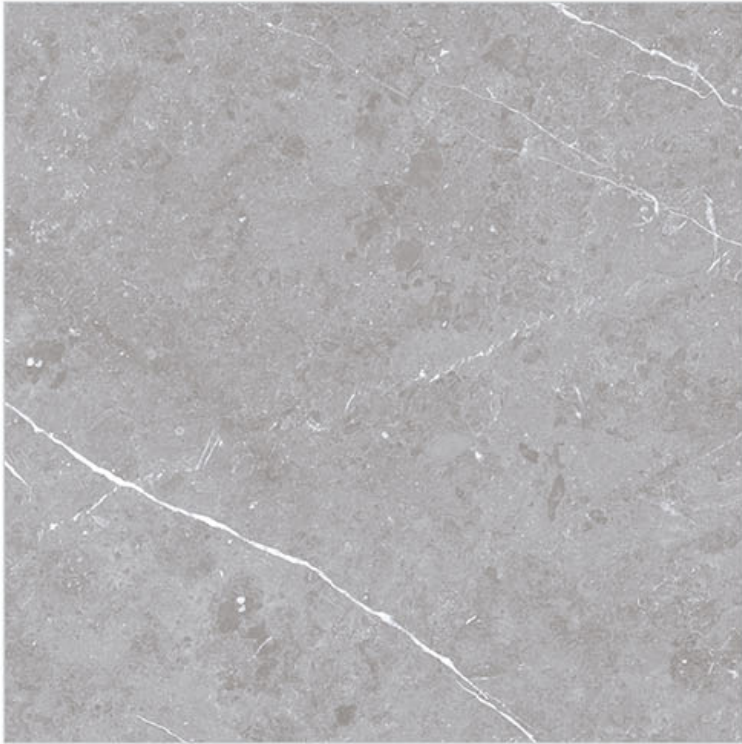

Glazed
**Porcelian
Tiles**

Series
Glossy

Alexa Clay

1200mm X 1200mm
1000mm X 1000mm
800mm X 800mm

Glazed
**Porcelian
Tiles**

Series
Glossy

Alexa Crema

1200mm X 1200mm
1000mm X 1000mm
800mm X 800mm