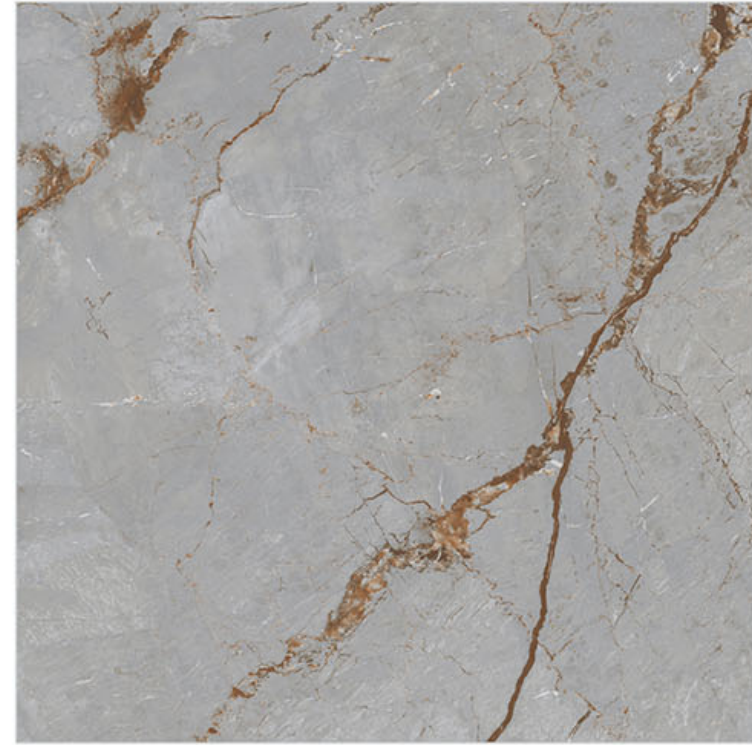

Glazed
**Porcelian
Tiles**

Series
**Matt
Carving**

Rosso Grey

1200mm X 1200mm
1000mm X 1000mm
800mm X 800mm