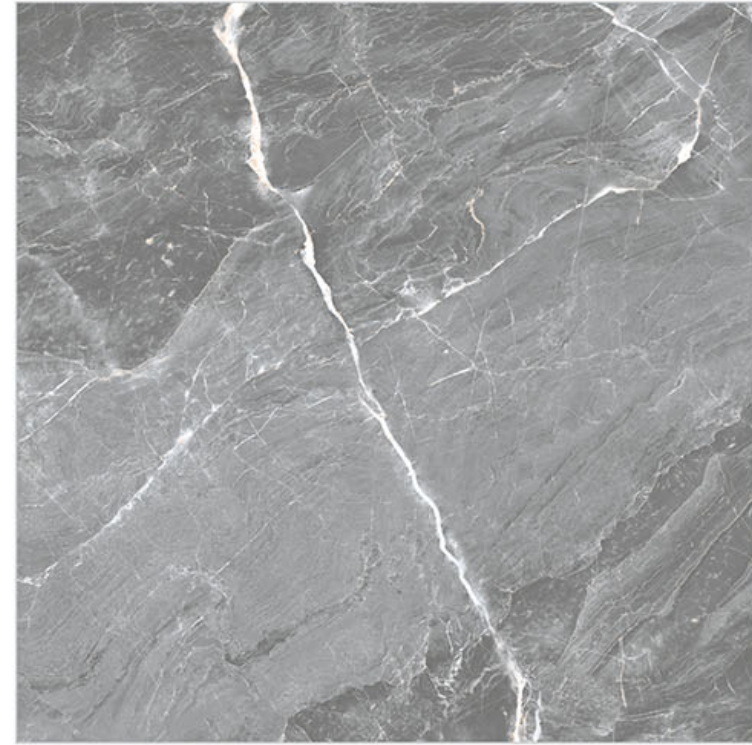

Glazed
**Porcelian
Tiles**

Series
Glossy

Merqury Slate

1200mm X 1200mm
1000mm X 1000mm
800mm X 800mm