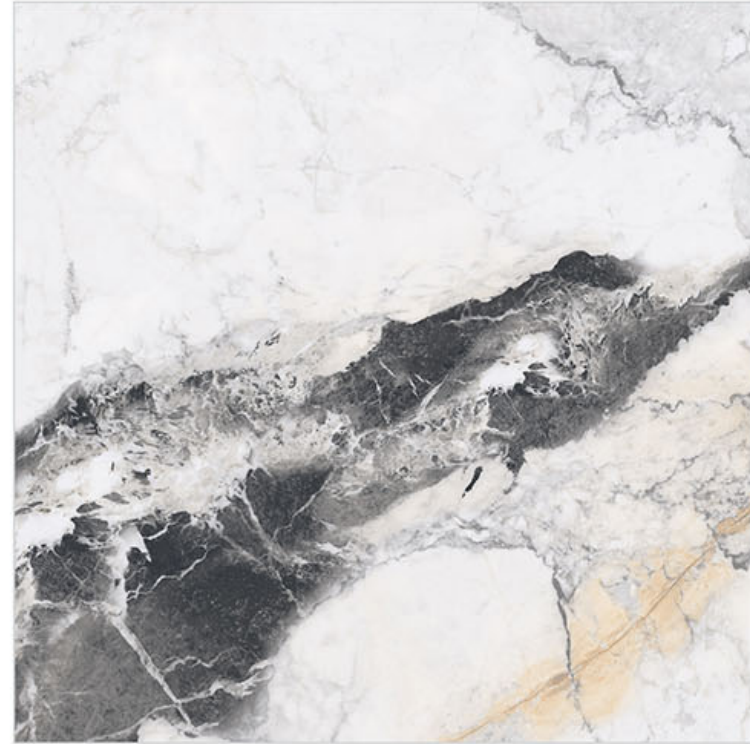

Glazed
Porcelian
Tiles

Series
Glossy

Mountain White

1200mm X 1200mm
1000mm X 1000mm
800mm X 800mm