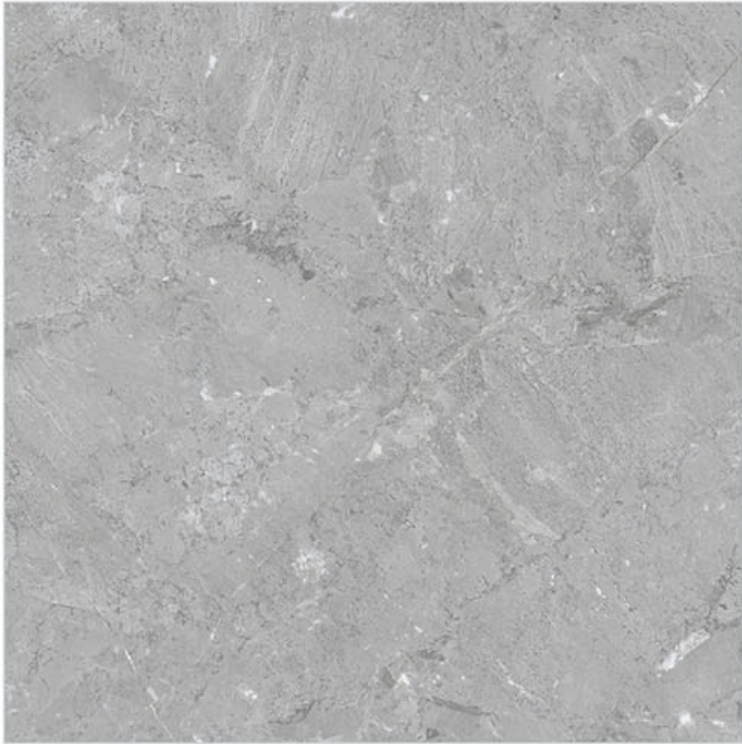

Glazed
**Porcelian
Tiles**

Series
Glossy

Armanzo Ablone

1200mm X 1200mm
1000mm X 1000mm
800mm X 800mm

Glazed
**Porcelian
Tiles**

Series
Glossy

Armanzo Beige

1200mm X 1200mm
1000mm X 1000mm
800mm X 800mm