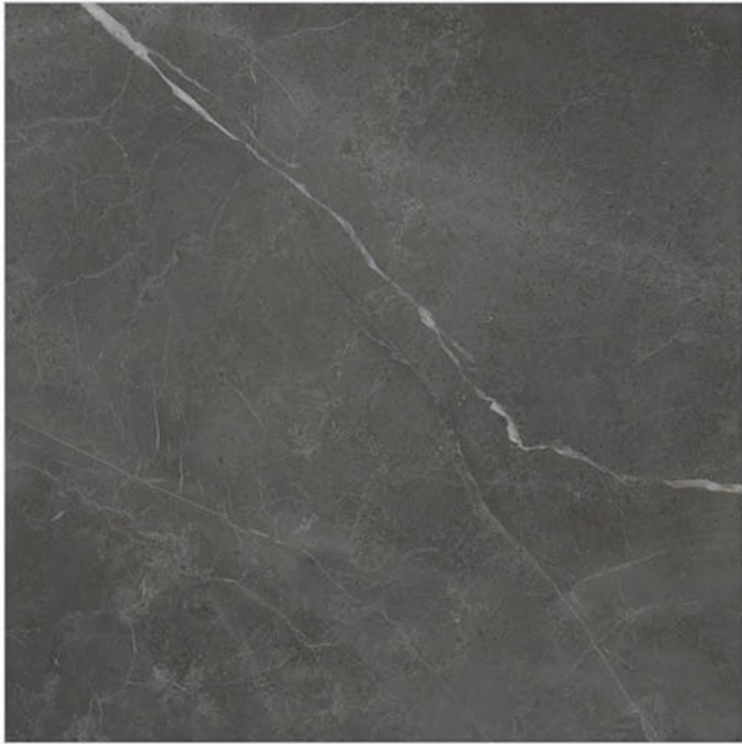

Glazed
**Porcelian
Tiles**

Series
**Matt
Carving**

Armanzo Bianco

1200mm X 1200mm
1000mm X 1000mm
800mm X 800mm

Glazed
**Porcelian
Tiles**

Series
Matt

Beola Brown

1200mm X 1200mm
1000mm X 1000mm
800mm X 800mm