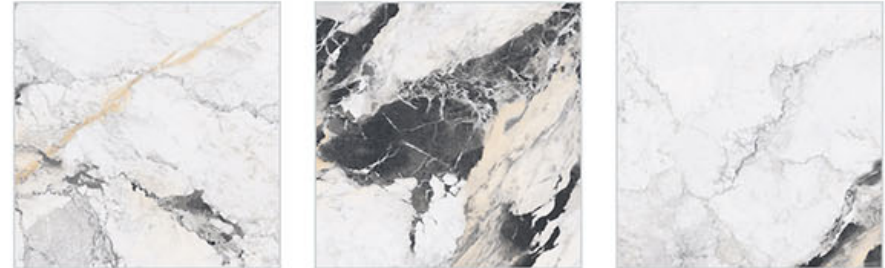

Glazed
Porcelian
Tiles

Series
Glossy

Logan Clay

1200mm X 1200mm
1000mm X 1000mm
800mm X 800mm

Glazed
Porcelian
Tiles

Series
Glossy

Mountain White

1200mm X 1200mm
1000mm X 1000mm
800mm X 800mm