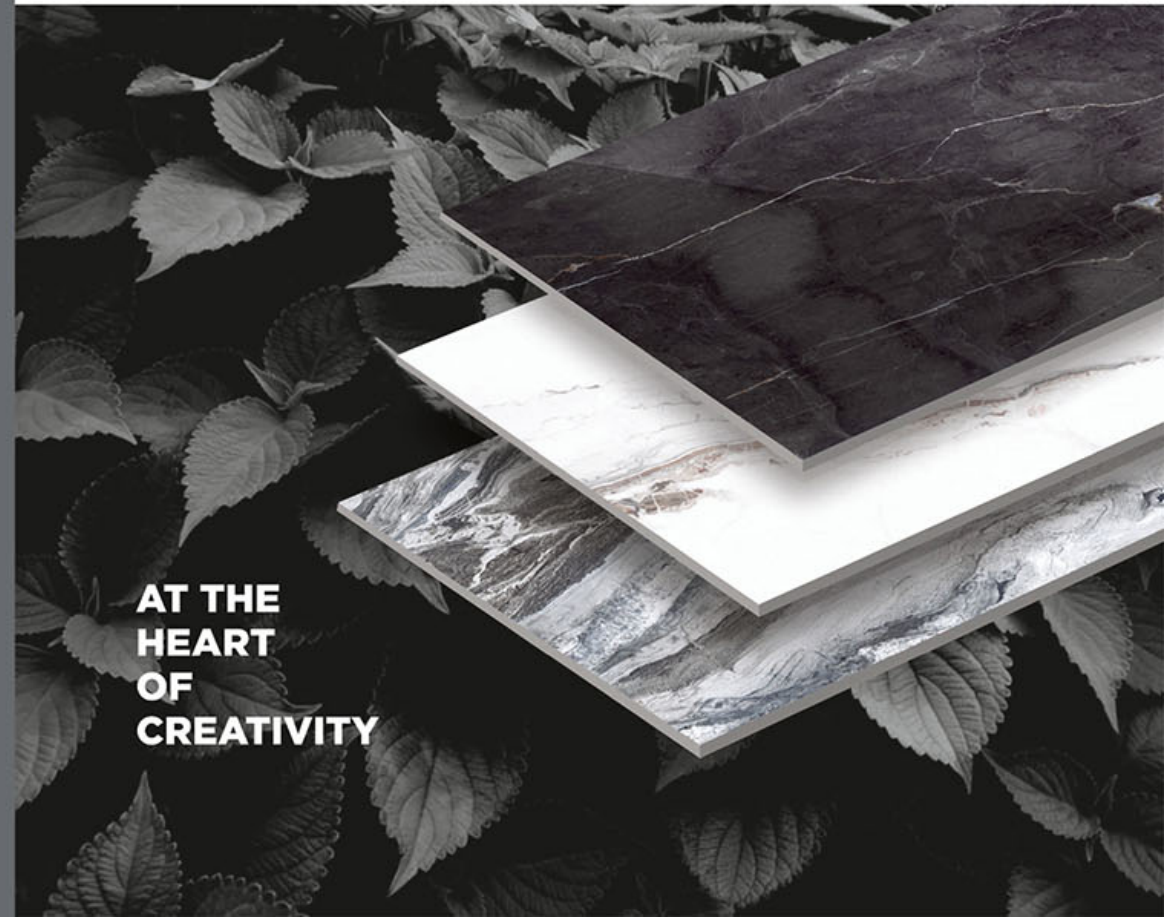

1200 X 1200MM | 1000 X 1000MM

800MM X 800MM

**AT THE
HEART
OF
CREATIVITY**