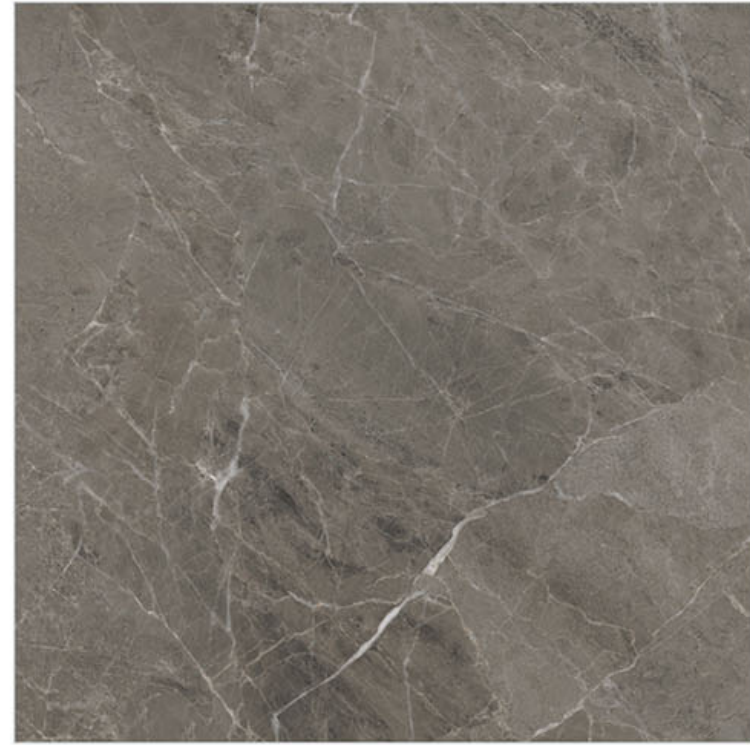

Glazed
Porcelian
Tiles

Series
Glossy

Sorento Gris

1200mm X 1200mm
1000mm X 1000mm
800mm X 800mm